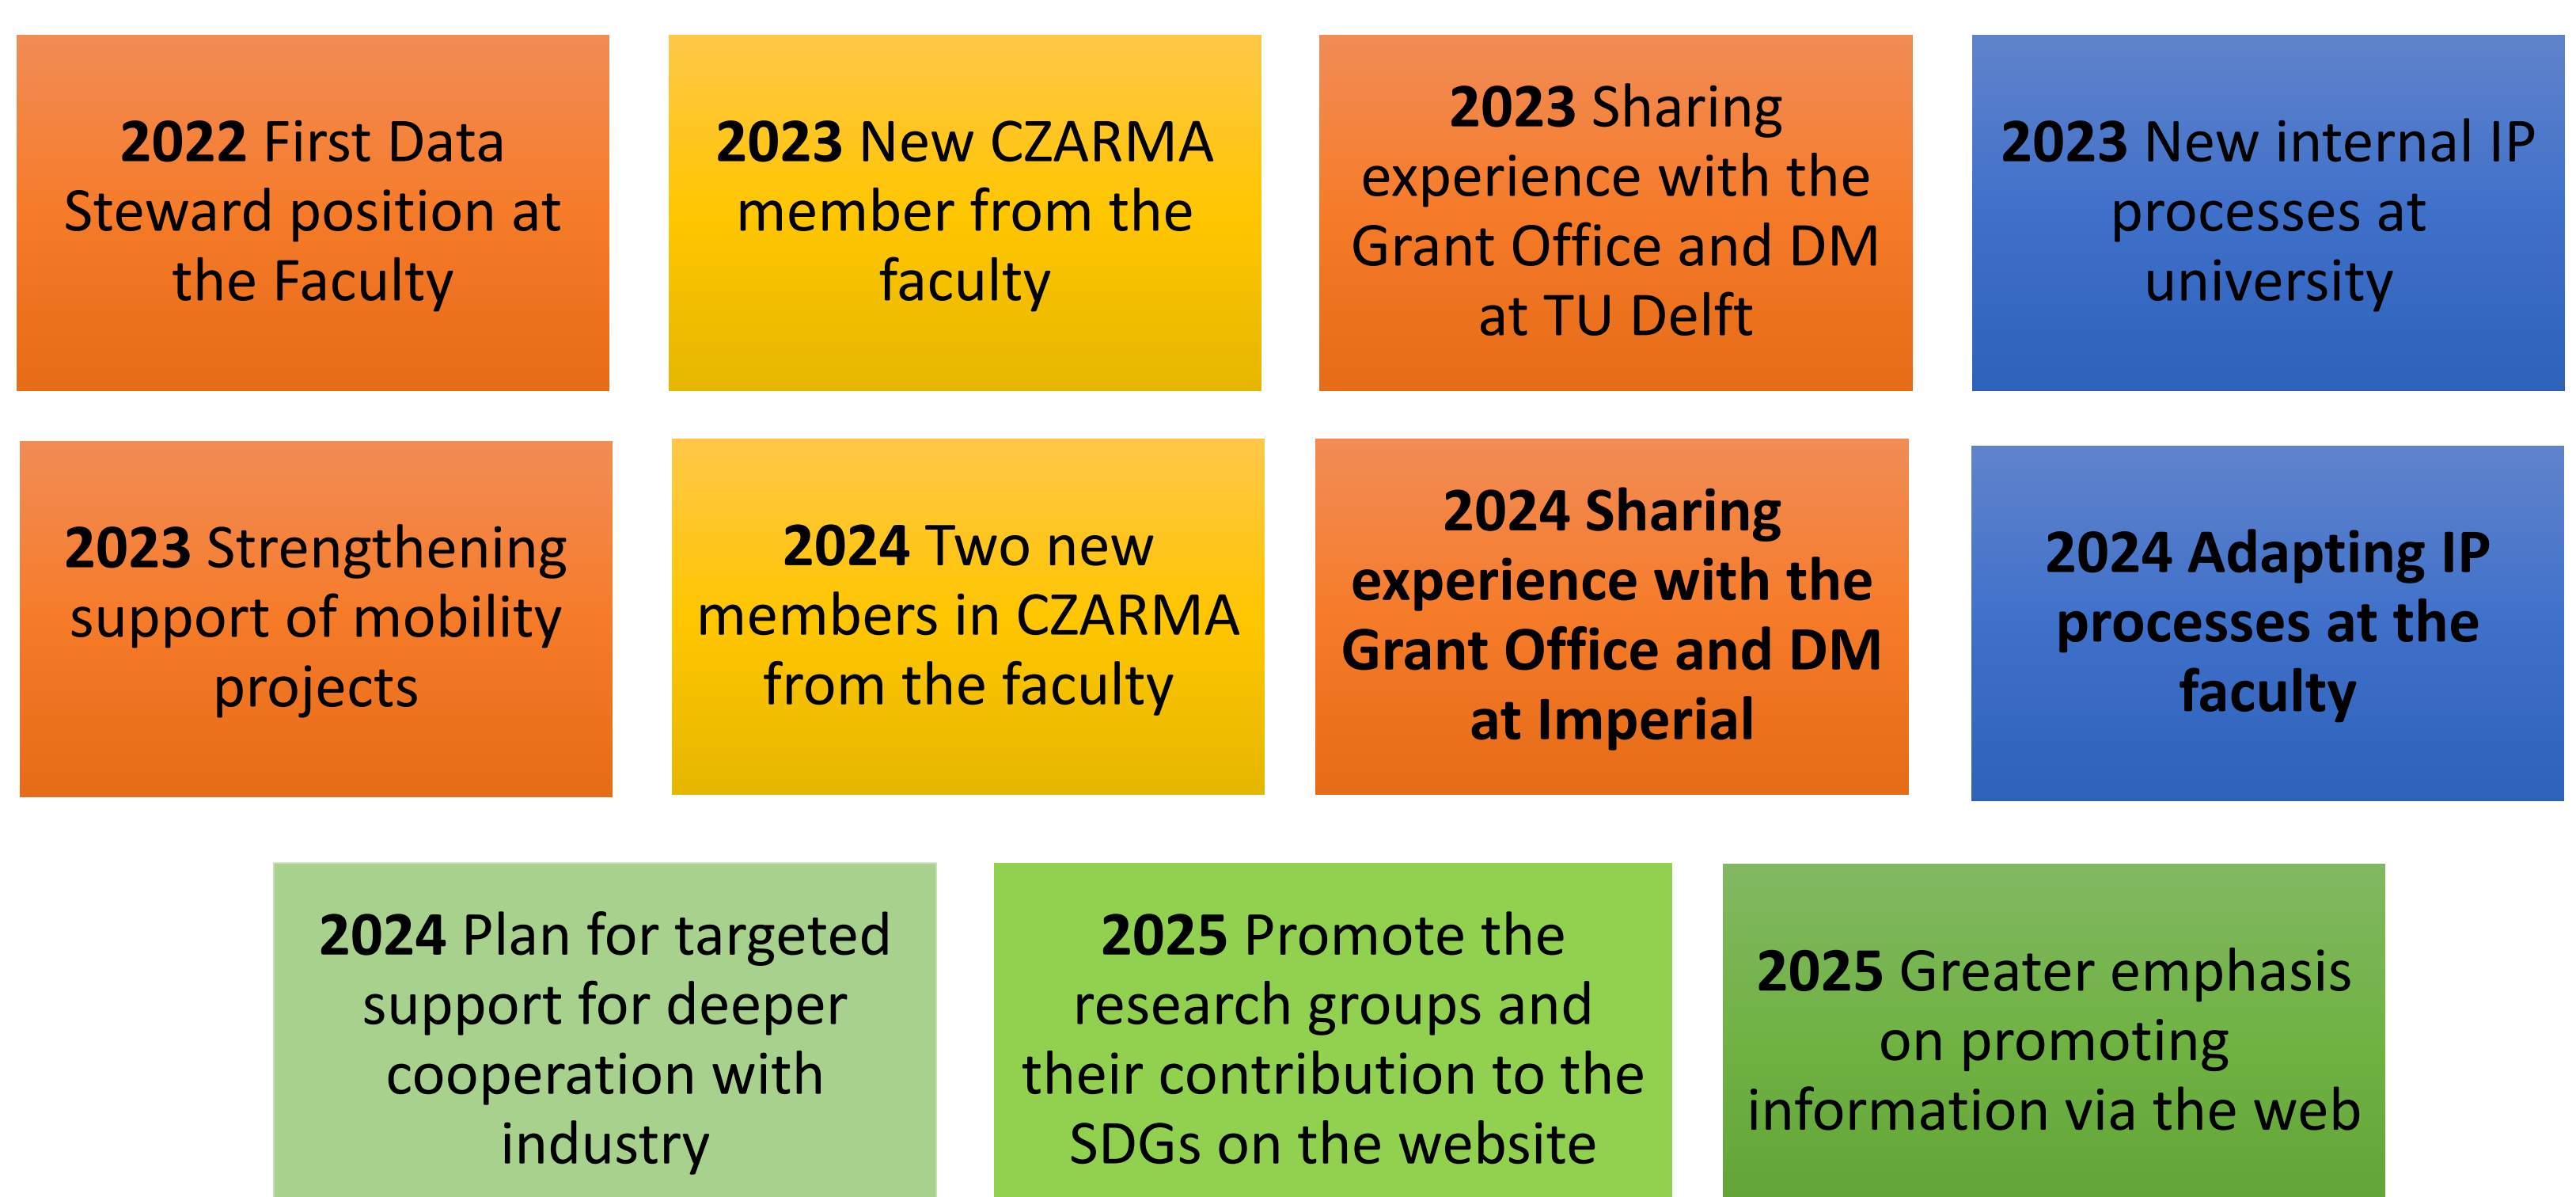

Inspiration from top universities in RMA and steps forward

Ing. Blanka Marušincová, MSc | Faculty of Mechanical Engineering | Brno University of Technology

Project support team at

- the largest recipients of FP funding in the Netherlands,
- has a long tradition of business collaboration,
- strong in Data Management
- support if TU Delft is a partner

Project Support at

- ranks second in the world in major university ranking,
- 50% of income from cooperation with businesses

Project Support at

Steps forward

Funded by the European Union