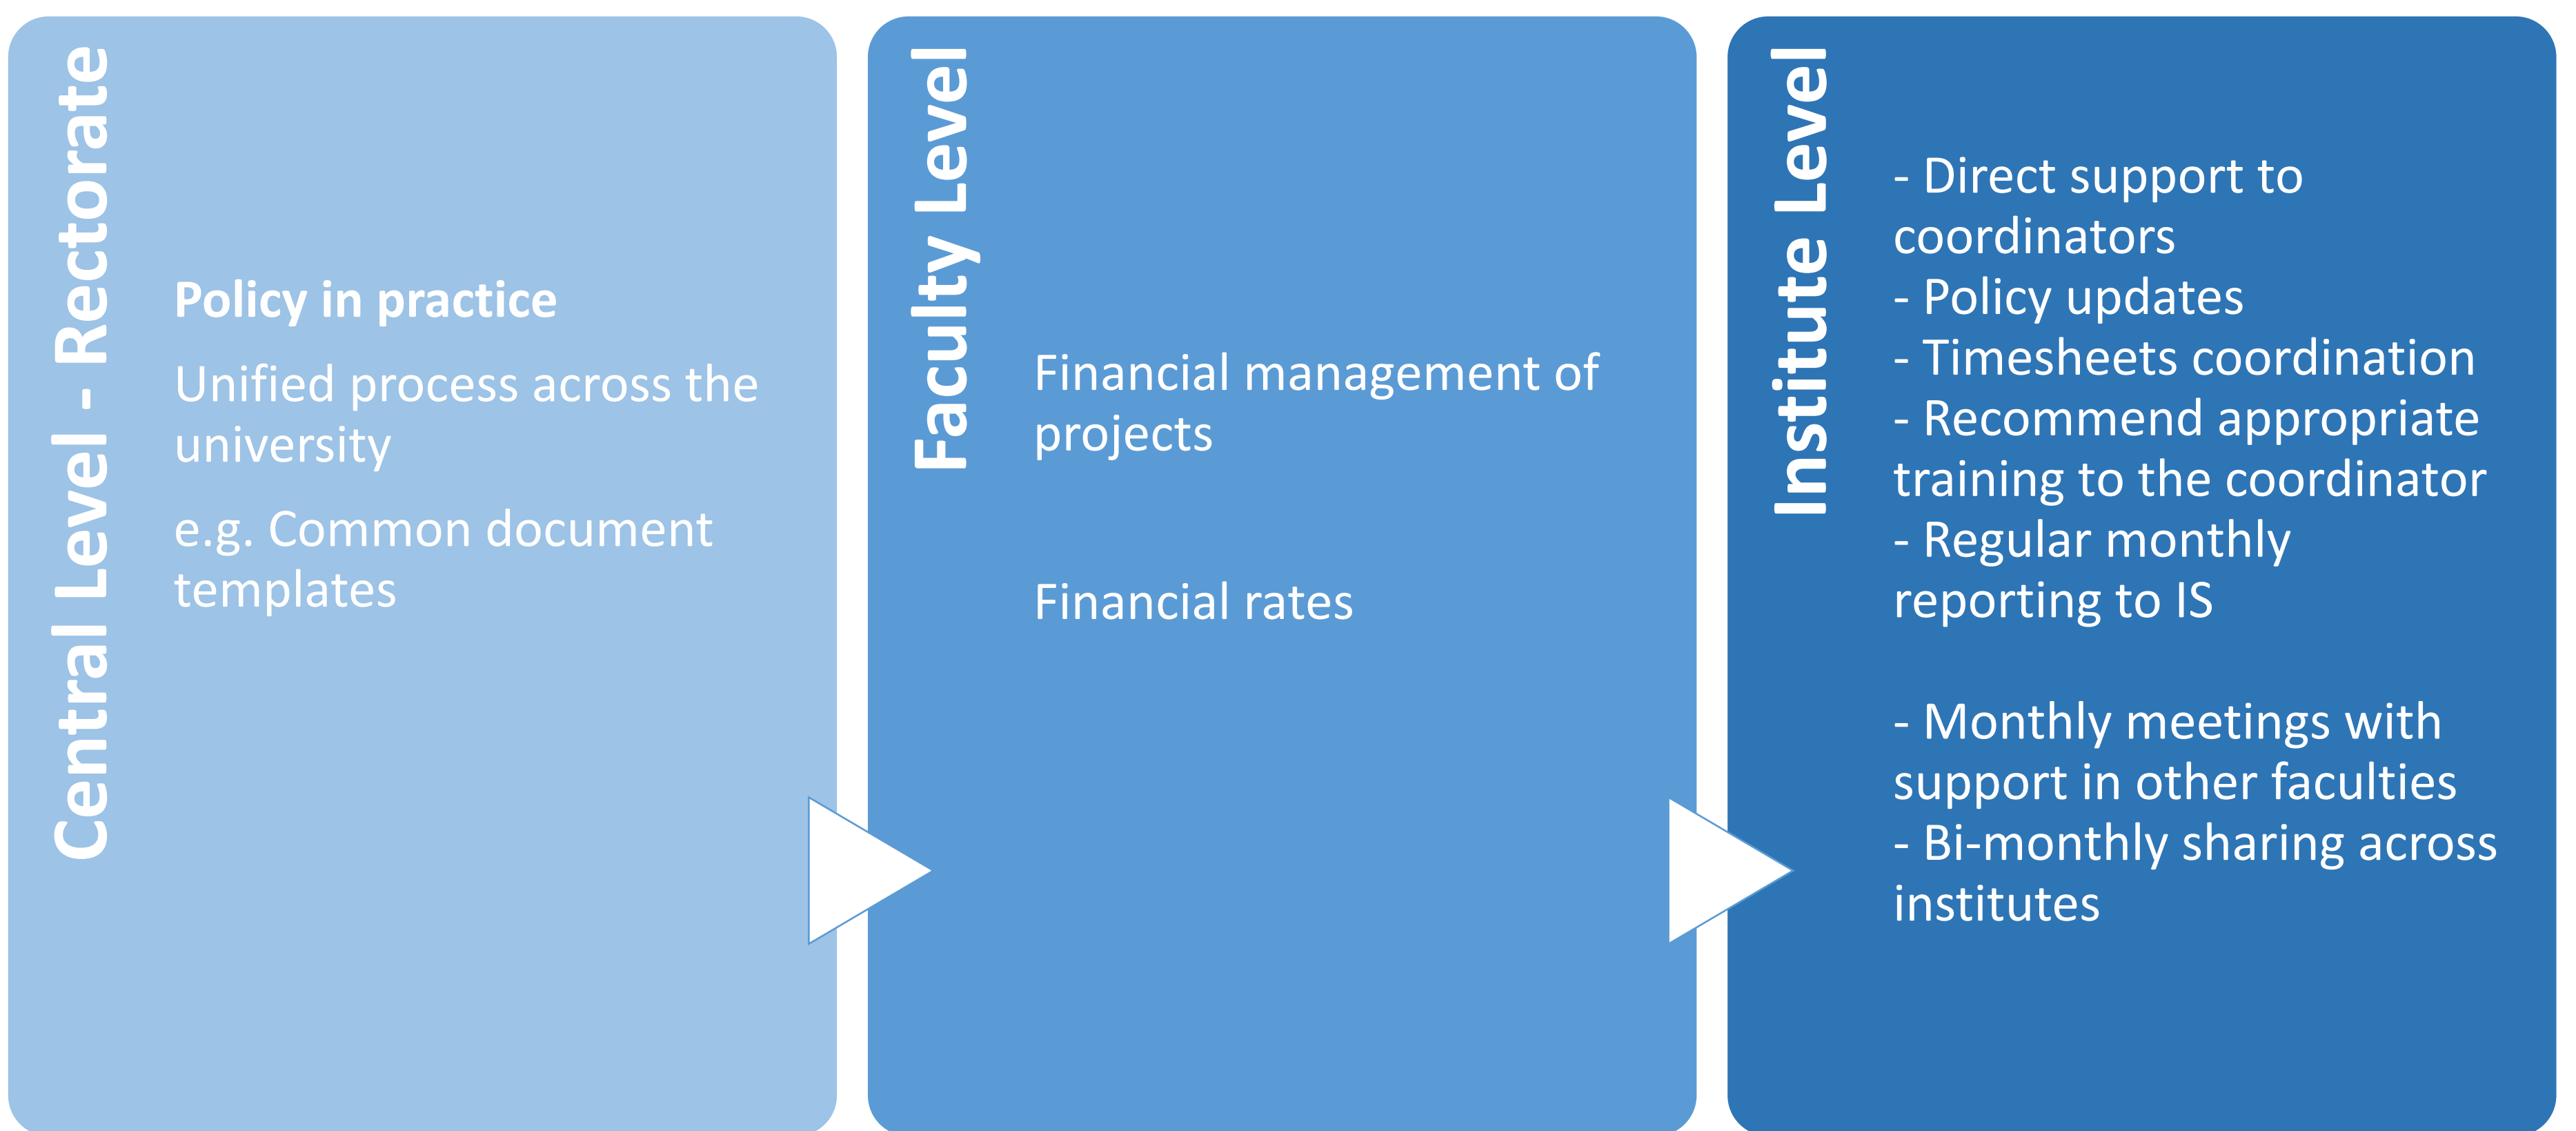

Inspiration from top universities in RMA and steps forward

Ing. Blanka Marušincová, MSc | Faculty of Mechanical Engineering | Brno University of Technology

Project support team at

- the largest recipients of FP funding in the Netherlands,
- has a long tradition of business collaboration,
- strong in Data Management
- support if TU Delft is a partner

Project Support at

- ranks second in the world in major university ranking,
- 50% of income from cooperation with businesses

Project Support at

Steps forward

Funded by the European Union