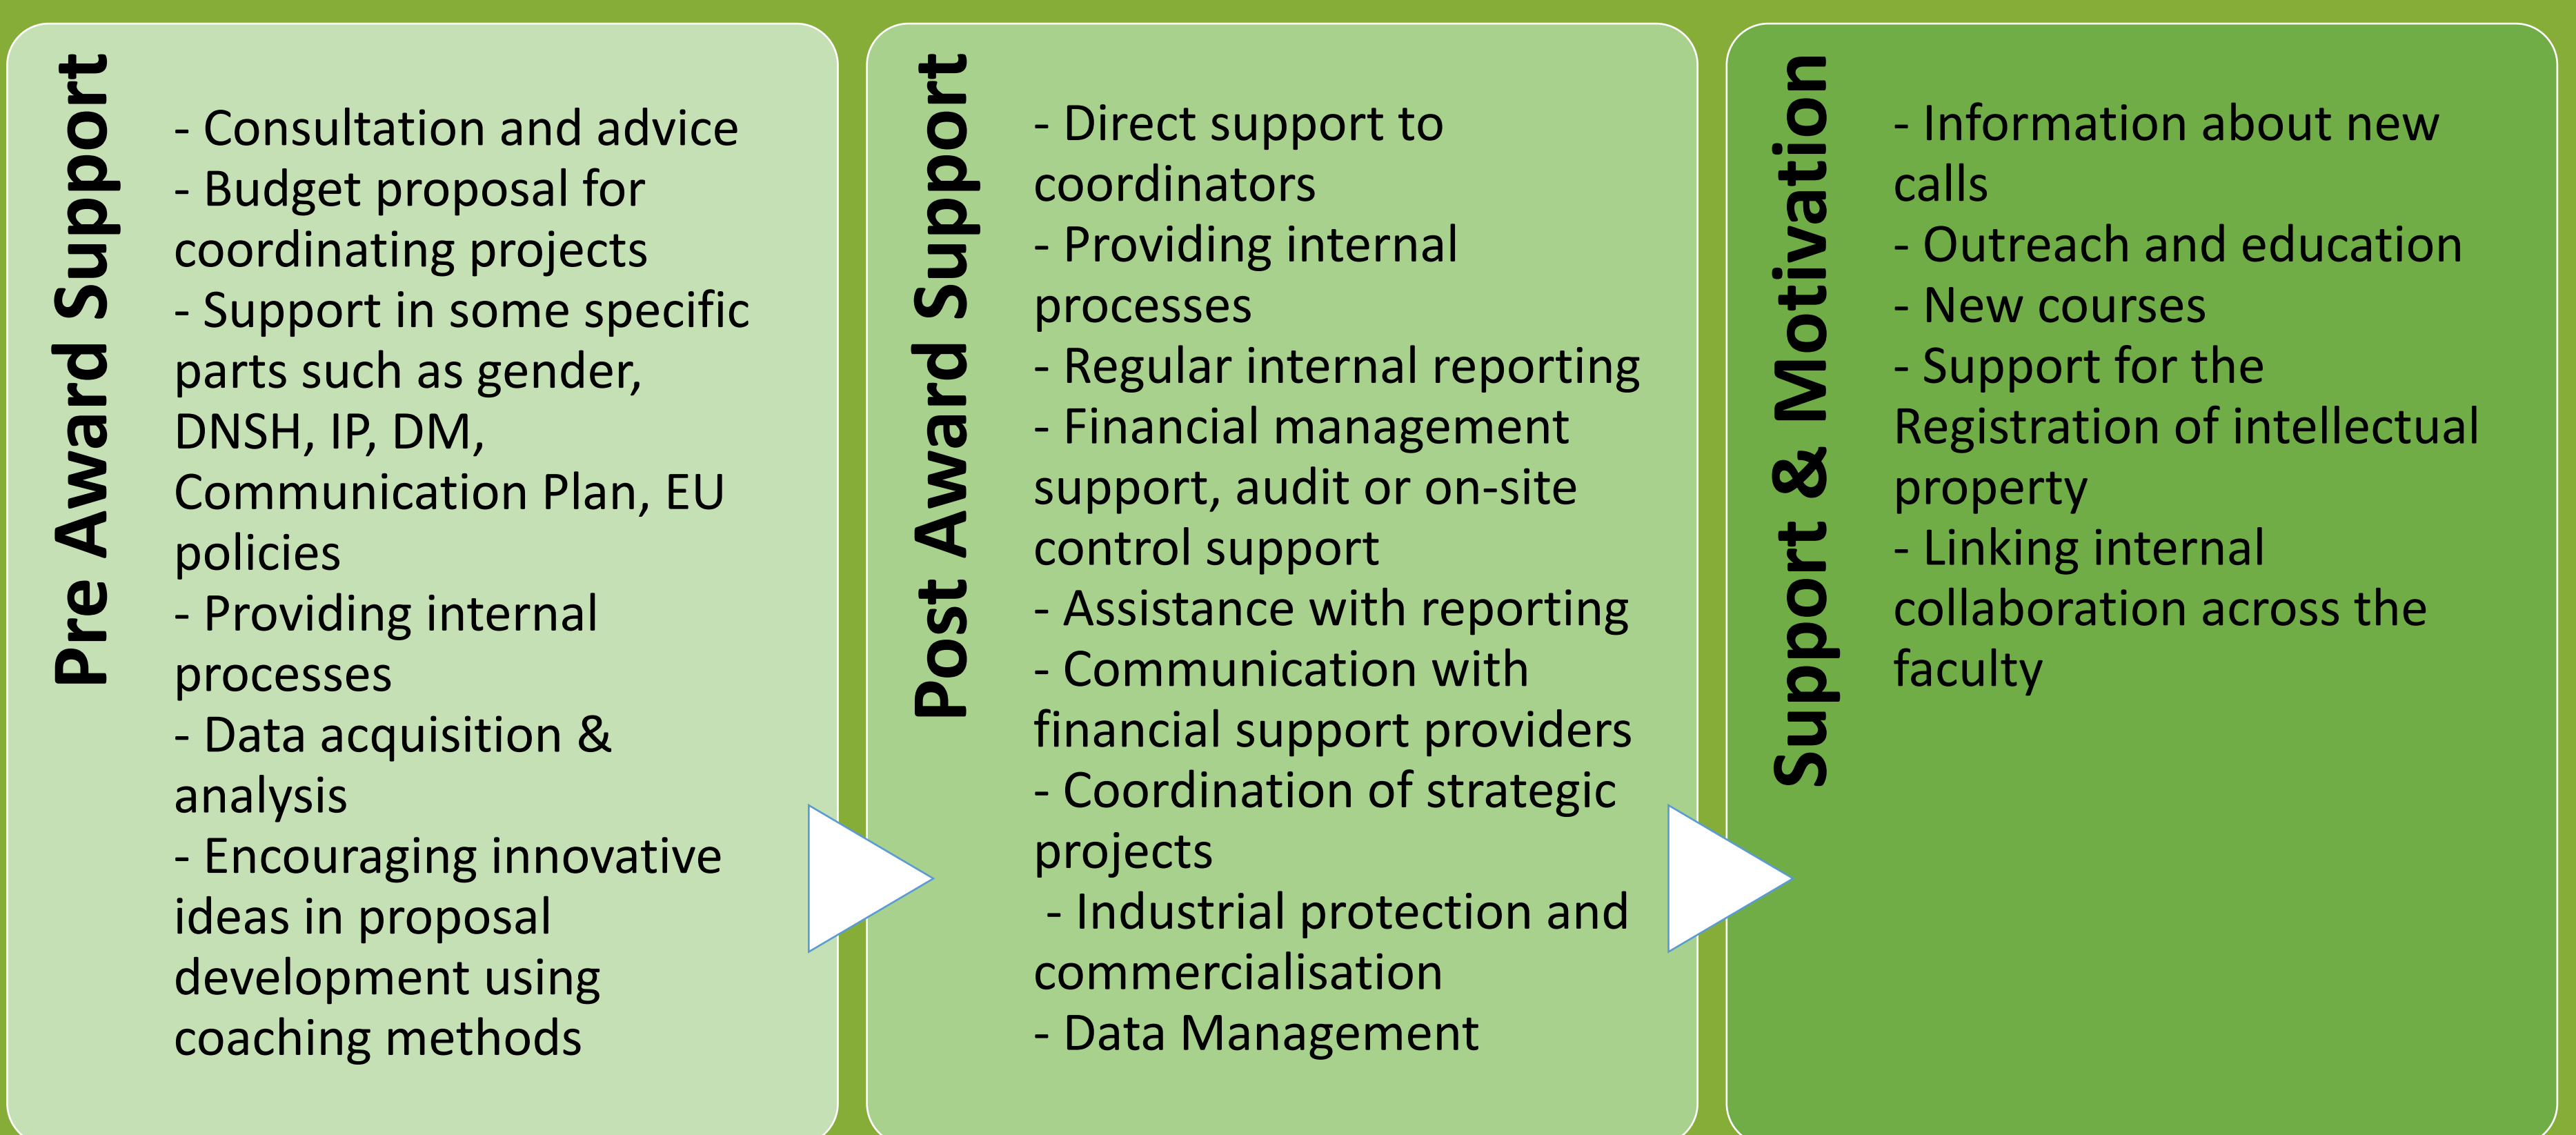

Inspiration from top universities in RMA and steps forward

Ing. Blanka Marušincová, MSc | Faculty of Mechanical Engineering | Brno University of Technology

Project support team at

- the largest recipients of FP funding in the Netherlands,
- has a long tradition of business collaboration,
- strong in Data Management
- support if TU Delft is a partner

Project Support at

- ranks second in the world in major university ranking,
- 50% of income from cooperation with businesses

Project Support at

Steps forward

Funded by the European Union