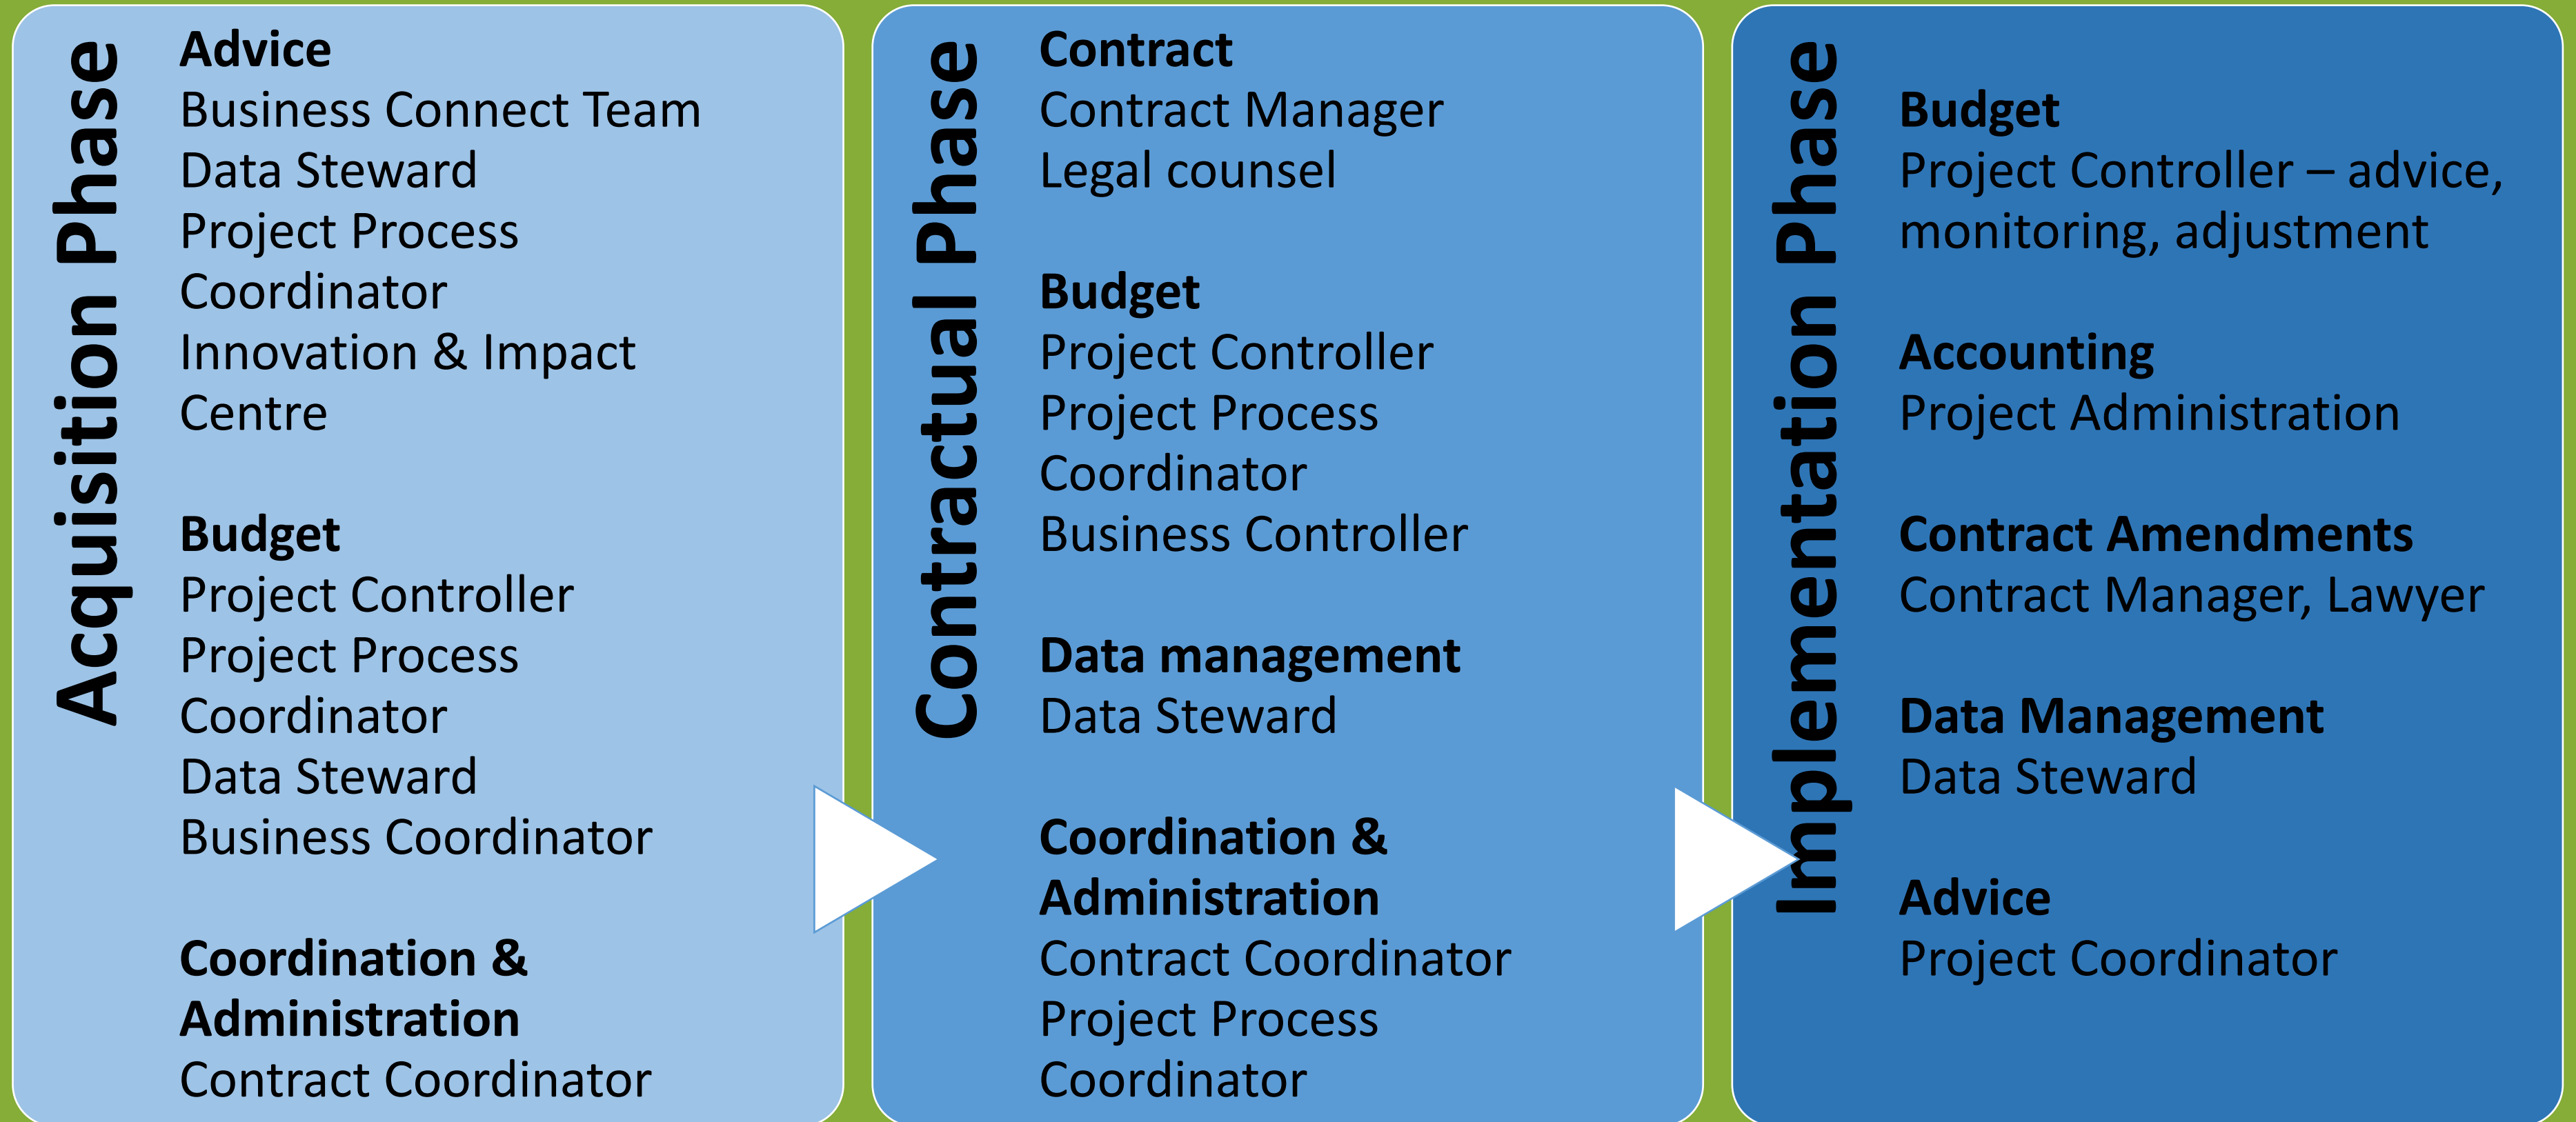

Inspiration from top universities in RMA and steps forward

Ing. Blanka Marušincová, MSc | Faculty of Mechanical Engineering | Brno University of Technology

Project support team at

- the largest recipients of FP funding in the Netherlands,
- has a long tradition of business collaboration,
- strong in Data Management
- support if TU Delft is a partner

Project Support at

- ranks second in the world in major university ranking,
- 50% of income from cooperation with businesses

Project Support at

Steps forward

Funded by the European Union